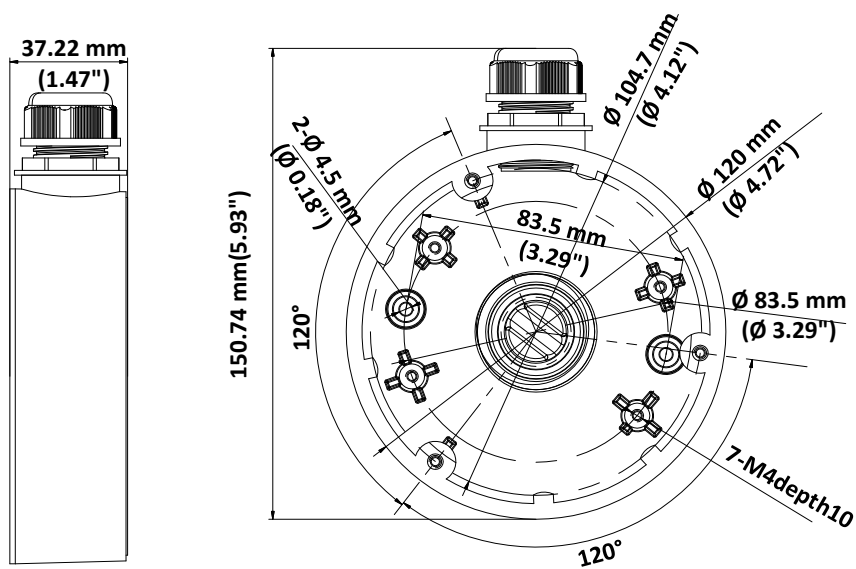

DS-1280ZJ-DM46

Junction Box

Feature

- Aluminum alloy material with surface spray treatment
- Supports bottom outlet, and side outlet
- Applies to both indoor conditions, and outdoor conditions

Dimension

Available Model

DS-1280ZJ-DM46

Parameter

Model	DS-1280ZJ-DM46
Parameters	Junction Box
Appearance	Hikvision White
Material	Aluminum Alloy
Dimension	∅ 120 mm × 37.2 mm (∅ 4.72" × 1.46")
Weight	250 g (0.55 lb.)

Note

- The junction box should be installed on the flat surface.
- Waterproof rubber is necessary for the outdoor application.
- The wall must be capable of supporting at least 3 times as much as the total weight of the camera and the junction box.
- The junction box's maximum load capacity is 4.5 kg (9.92 lb.).